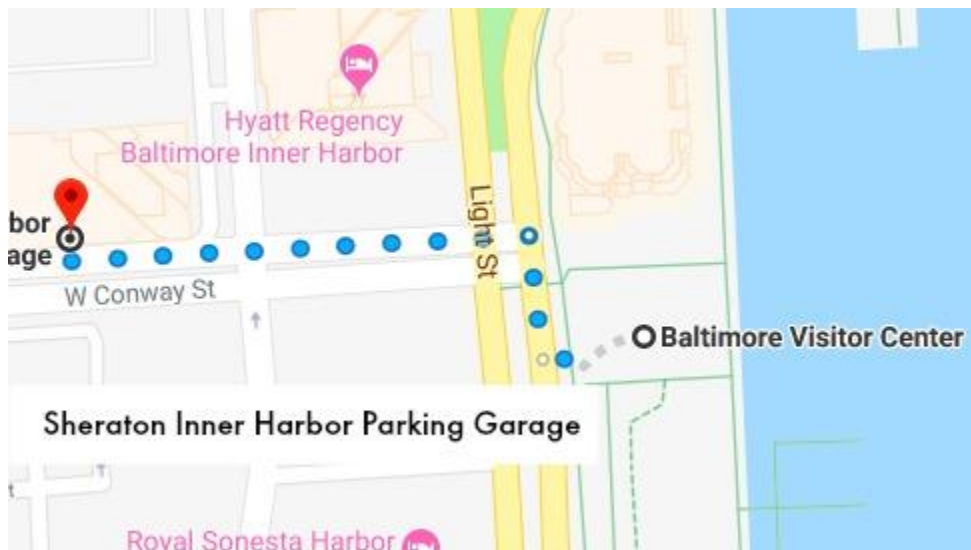

Vino 301 Wine Concierge

Parking Garages Recommendations for Light Street Pick Up Location

Sheraton Inner Harbor Parking Garage* distance, 5 mins away from visitor center, image below

300 S Charles St
Inner Harbor
Baltimore, MD 21201
+1-410-962-8300
Phone: +1 443-488-3263

Mon-Sun - All day
Flat Rate \$23.75
Valet \$35.00

Arrow Parking Garage - 4-5 minutes away from Baltimore Inner Harbor Visitor Center

11 E Lee St
Baltimore, MD 21230
410-752-3423

Parking type: Self-park garage

Spaces: 146

Hours: 24/7

Rates:

0-1 hr – \$10.00

1-2 hrs – \$14.00

2-3 hrs – \$18.00

Max each 24 hours – \$24.00

Early Bird Mon-Fri in by 9:30am out by 7pm – \$9.00